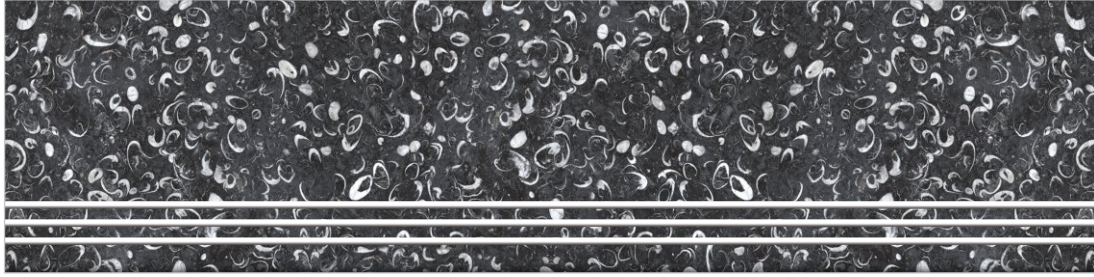

44

Water Resistance

Indoor Use

Step Tiles

Stain Resistance

4 Feet GVT
Step & Riser

Step:
1200x300 MM

Riser:
1200x200 MM