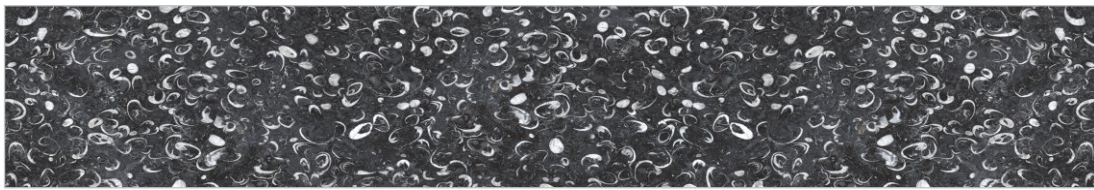

52

Water Resistance

Indoor Use

Step Tiles

Stain Resistance

4 Feet GVT
Step & Riser

Step:
1200x300 MM

Riser:
1200x200 MM