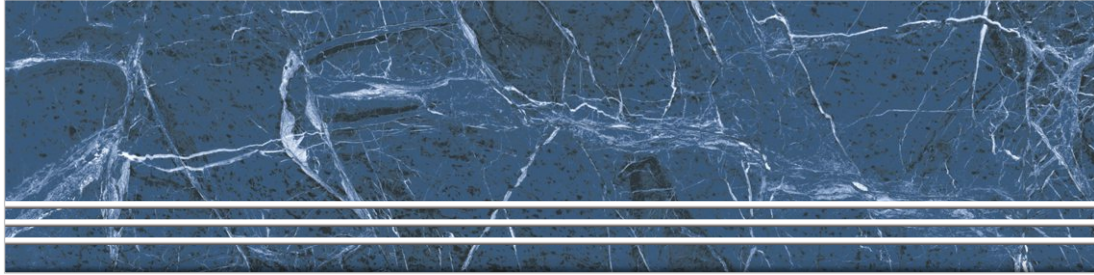

20

Water Resistance

Indoor Use

Step Tiles

Stain Resistance

4 Feet GVT
Step & Riser

Step:
1200x300 MM

Riser:
1200x200 MM