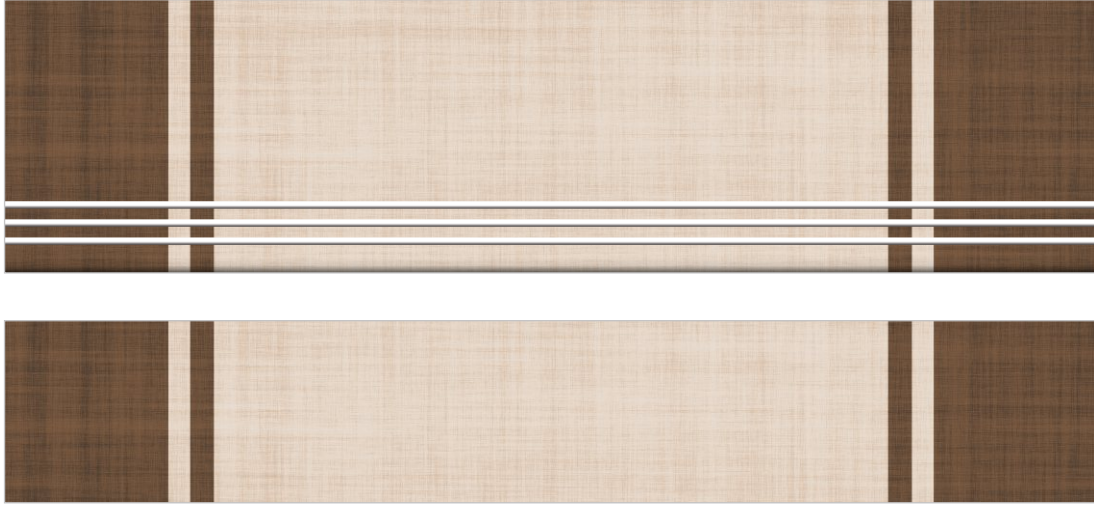

54

Water Resistance

Indoor Use

Step Tiles

Stain Resistance

4 Feet GVT
Step & Riser

Step:
1200x300 MM

Riser:
1200x200 MM