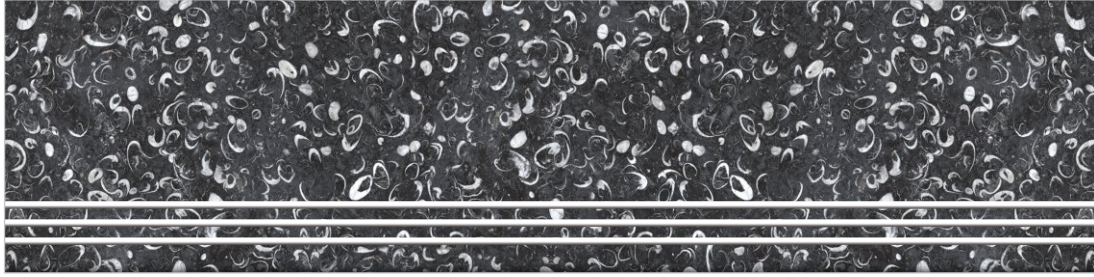

45

Water Resistance

Indoor Use

Step Tiles

Stain Resistance

4 Feet GVT
Step & Riser

Step:
1200x300 MM

Riser:
1200x200 MM