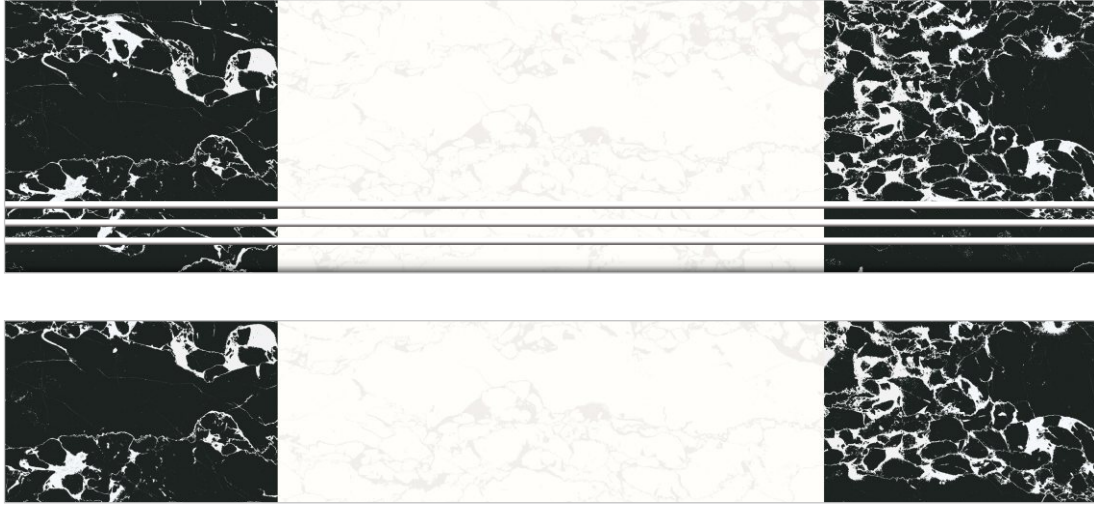

01

Water Resistance

Indoor Use

Step Tiles

Stain Resistance

4 Feet GVT
Step & Riser

Step:
1200x300 MM

Riser:
1200x200 MM