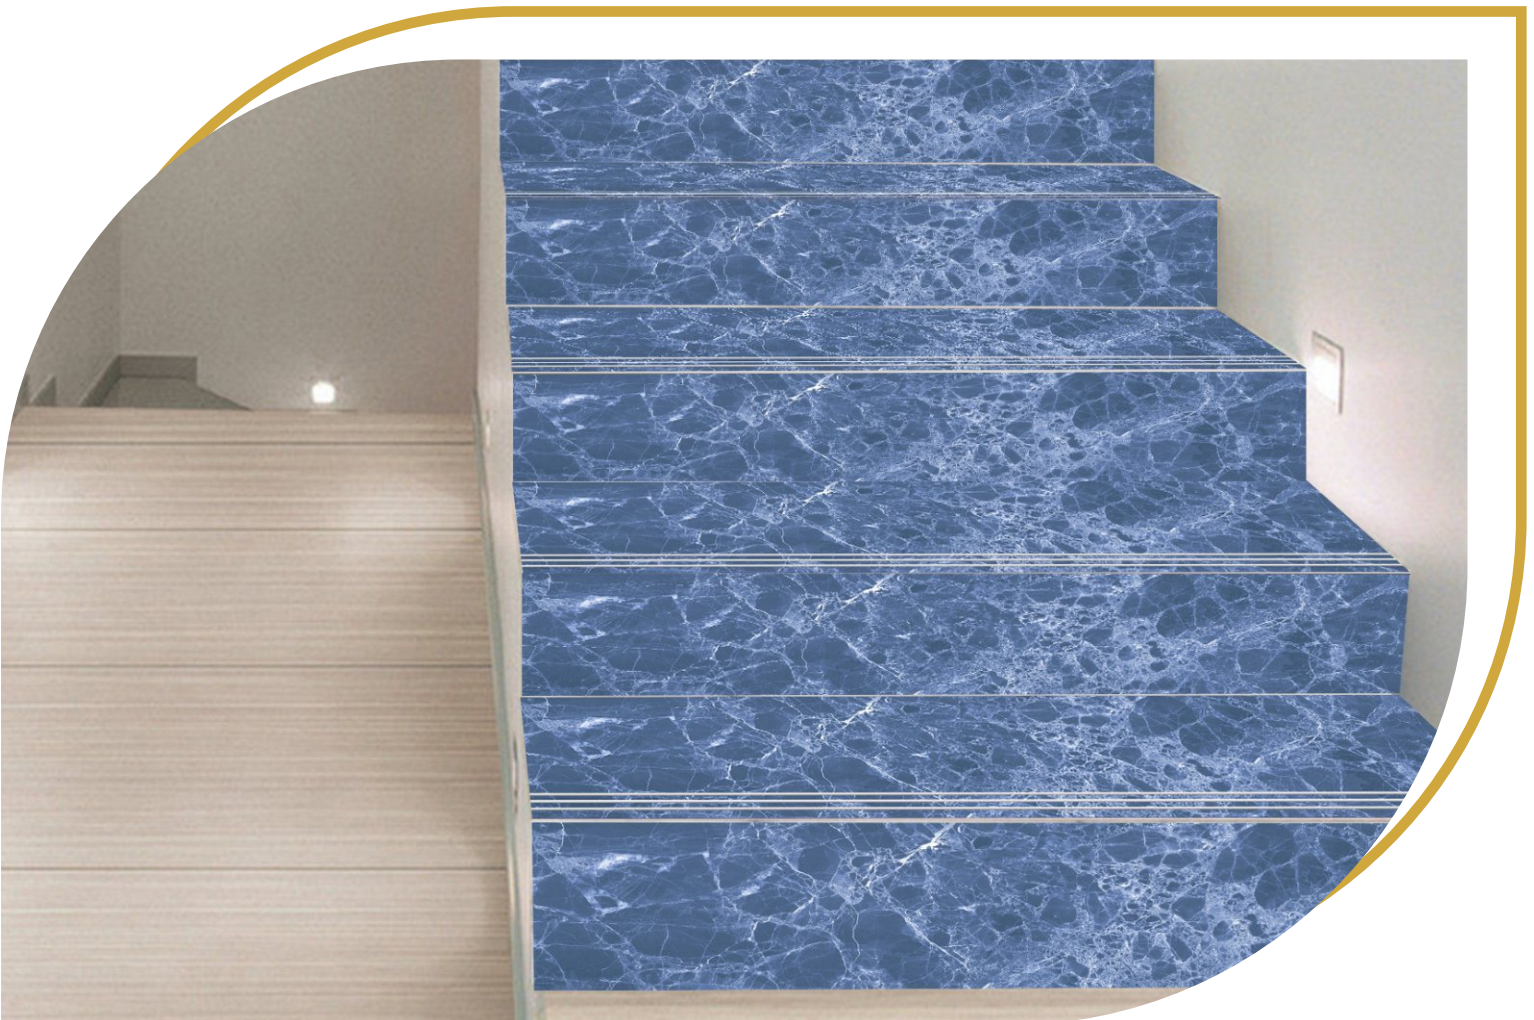

Water Resistance

Indoor Use

Step Tiles

Stain Resistance

Packing Details

Sr. No	PRODUCT NAME	SIZE	PACKING	WEIGHT	THICKNESS
1	STEP	1200 x 300 MM	3 Pcs.	24 Kg	10 MM
2	RISER	1200 x 200 MM	3 Pcs.	16 Kg	10 MM
3	SET	1200 x 300 MM & 1200 x 200 MM	—	13.5 Kg	—