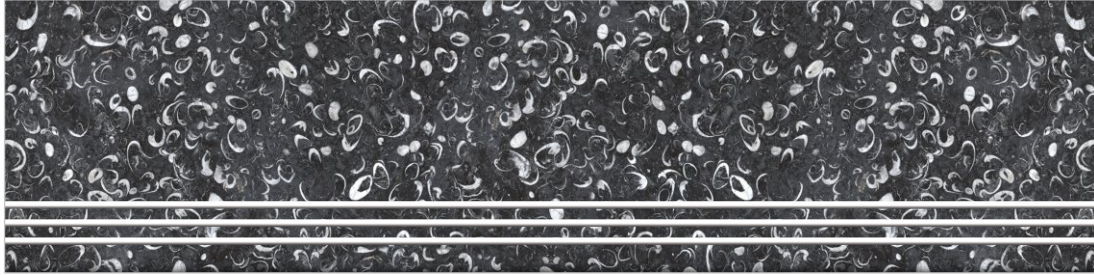

52

Water Resistance

Indoor Use

Step Tiles

Stain Resistance

4 Feet GVT
Step & Riser

Step:
1200x300 MM

Riser:
1200x200 MM