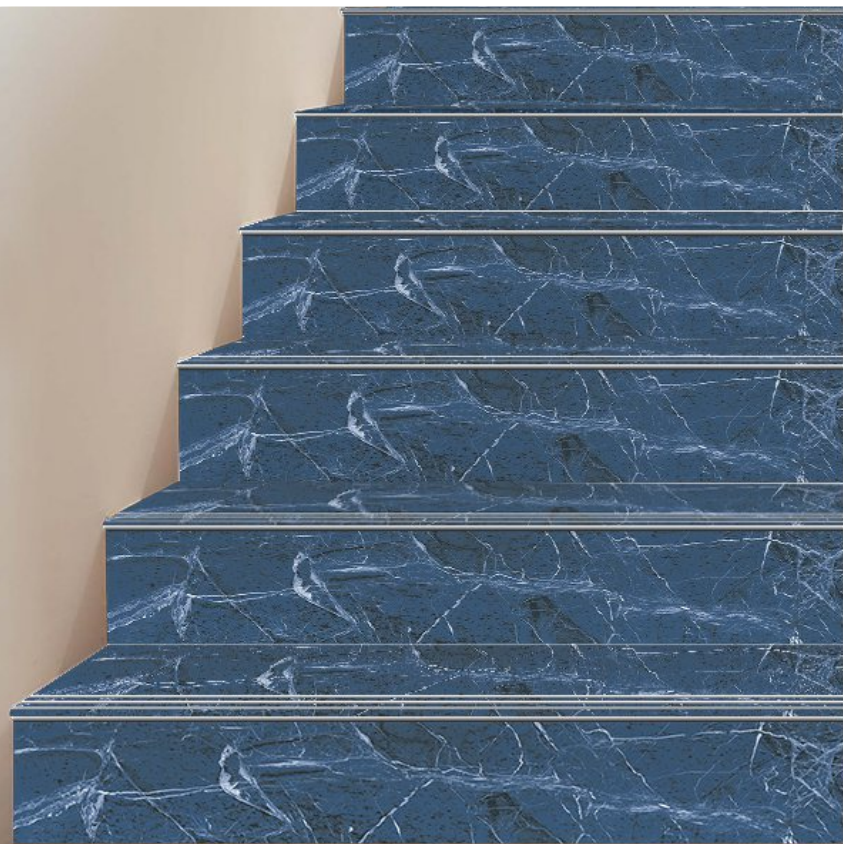

Water Resistance

Indoor Use

Step Tiles

Stain Resistance