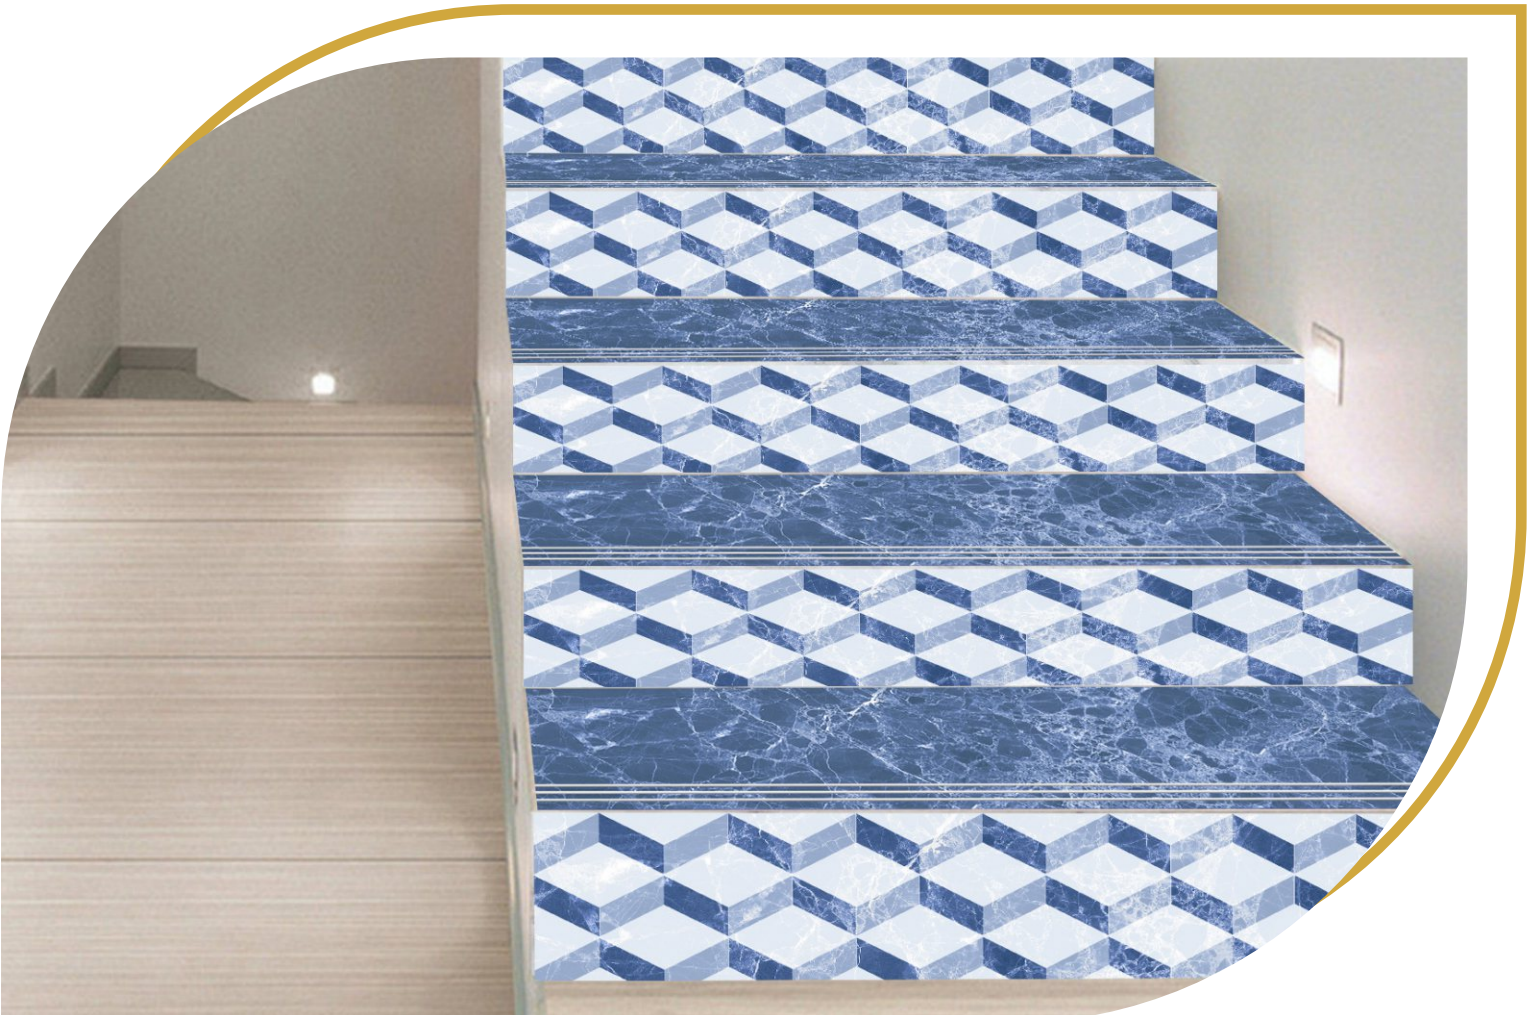

Water Resistance

Indoor Use

Step Tiles

Stain Resistance