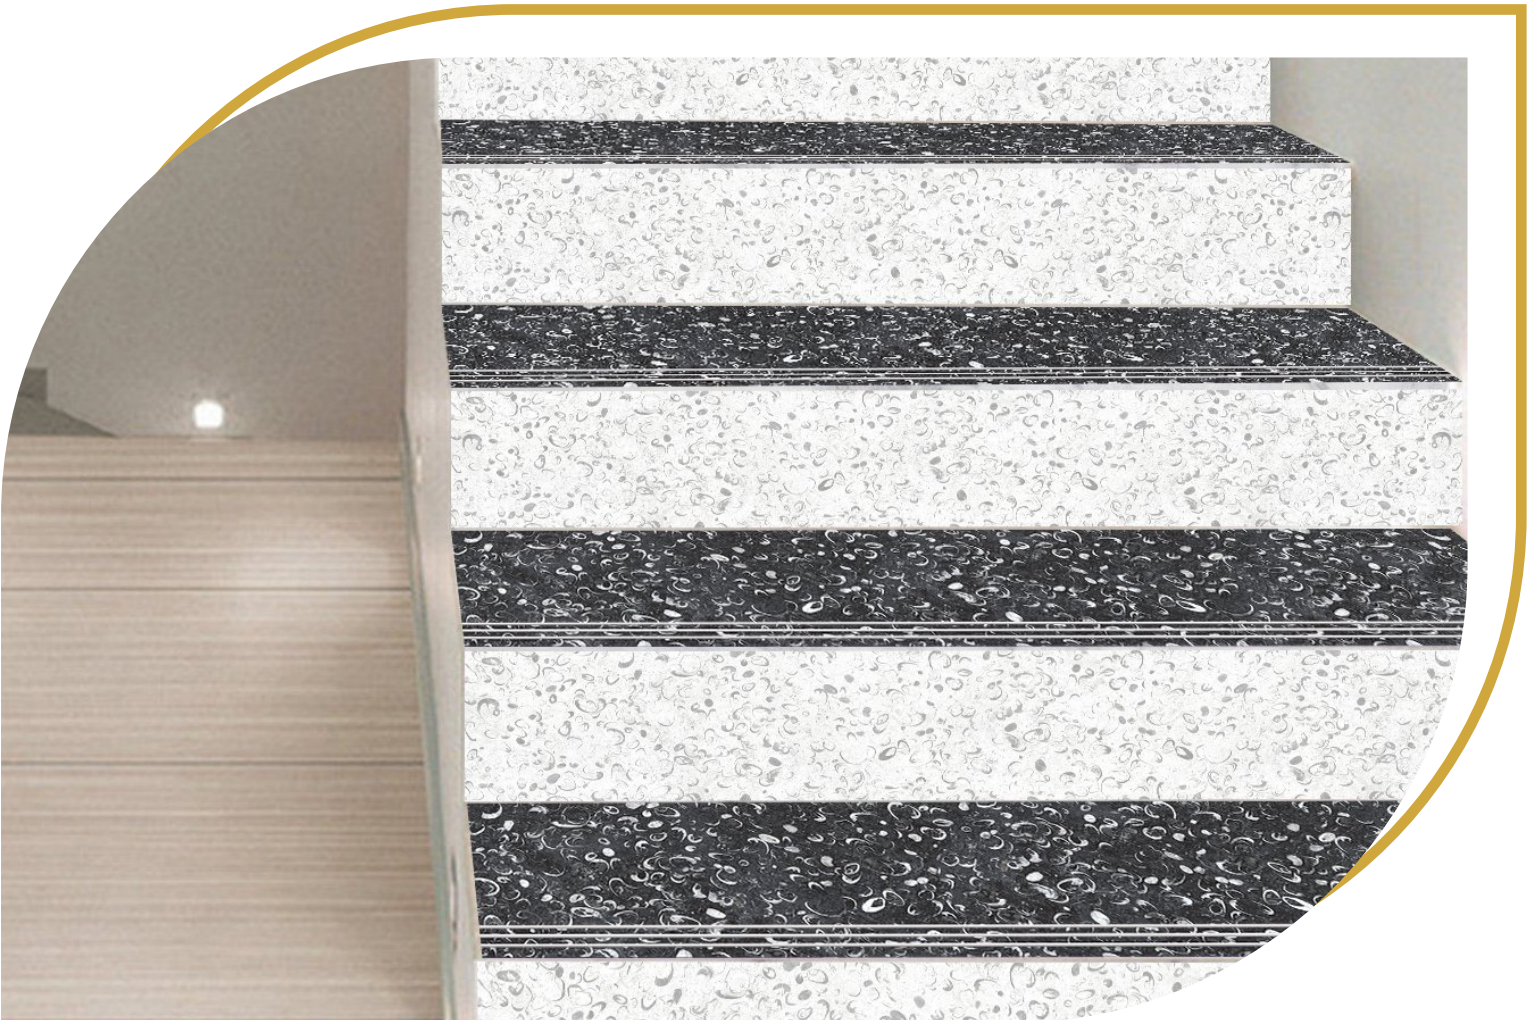

Water Resistance

Indoor Use

Step Tiles

Stain Resistance