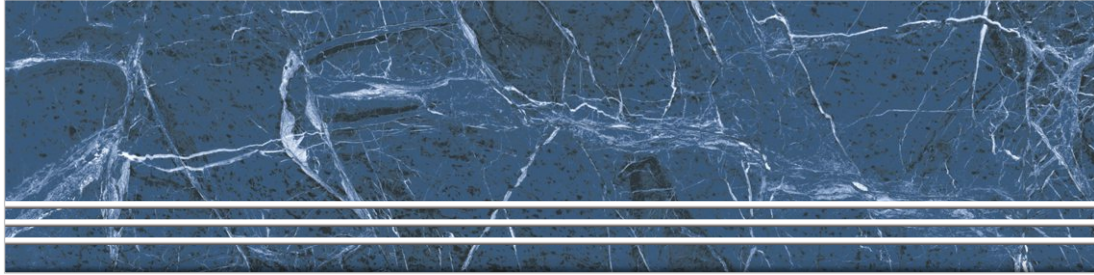

15

Water Resistance

Indoor Use

Step Tiles

Stain Resistance

4 Feet GVT
Step & Riser

Step:
1200x300 MM

Riser:
1200x200 MM